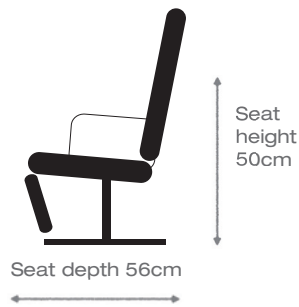

Stratus recliner - 8970

himolla

- Two seat options - soft or medium
- Wide choice of leather colours / quality and fabric
Contrast stitching available
- Three sizes of chair
- Five designs of base
- Reclines and swivels
- Integrated footrests
- Matching sofas available - *Stratus 4090 / 4091*
- Individually adjustable headrest
- Wooden base - *in beech 43*
- Upgrade your chair from manual to power - *optional extra*
Triple motor - Triple motor lift & rise Battery power pack option also available

15 different options. 1 price!

SMALL

W: 72 x D: 84 x H: 111 cm

MEDIUM

W: 72 x D: 86 x H: 113 cm

LARGE

W: 72 x D: 88 x H: 117 cm

For more detailed information and prices please contact your local stockist.