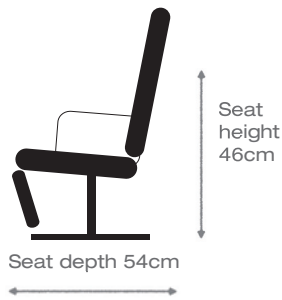

Stratus recliner - 8970

himolla

- Two seat options - soft or medium
- Wide choice of leather colours / quality and fabric
Contrast stitching available
- Three sizes of chair
- Five designs of base
- Reclines and swivels
- Integrated footrests
- Matching sofas available - *Stratus 4090 / 4091*
- Individually adjustable headrest
- Wooden base - *in beech 43*
- Upgrade your chair from manual to power - *optional extra*
Triple motor - Triple motor lift & rise Battery power pack option also available

15 different options. 1 price!

SMALL

W: 72 x D: 84 x H: 111 cm

MEDIUM

W: 72 x D: 86 x H: 113 cm

LARGE

W: 72 x D: 88 x H: 117 cm

For more detailed information and prices please contact your local stockist.