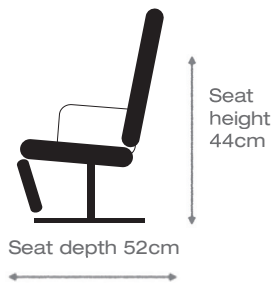

Stratus recliner - 8970

himolla

- Two seat options - soft or medium
- Wide choice of leather colours / quality and fabric
Contrast stitching available
- Three sizes of chair
- Five designs of base
- Reclines and swivels
- Integrated footrests
- Matching sofas available - *Stratus 4090 / 4091*
- Individually adjustable headrest
- Wooden base - *in beech 43*
- Upgrade your chair from manual to power - *optional extra*
Triple motor - Triple motor lift & rise Battery power pack option also available

15 different options. 1 price!

SMALL

W: 72 x D: 84 x H: 111 cm

MEDIUM

W: 72 x D: 86 x H: 113 cm

LARGE

W: 72 x D: 88 x H: 117 cm

For more detailed information and prices please contact your local stockist.